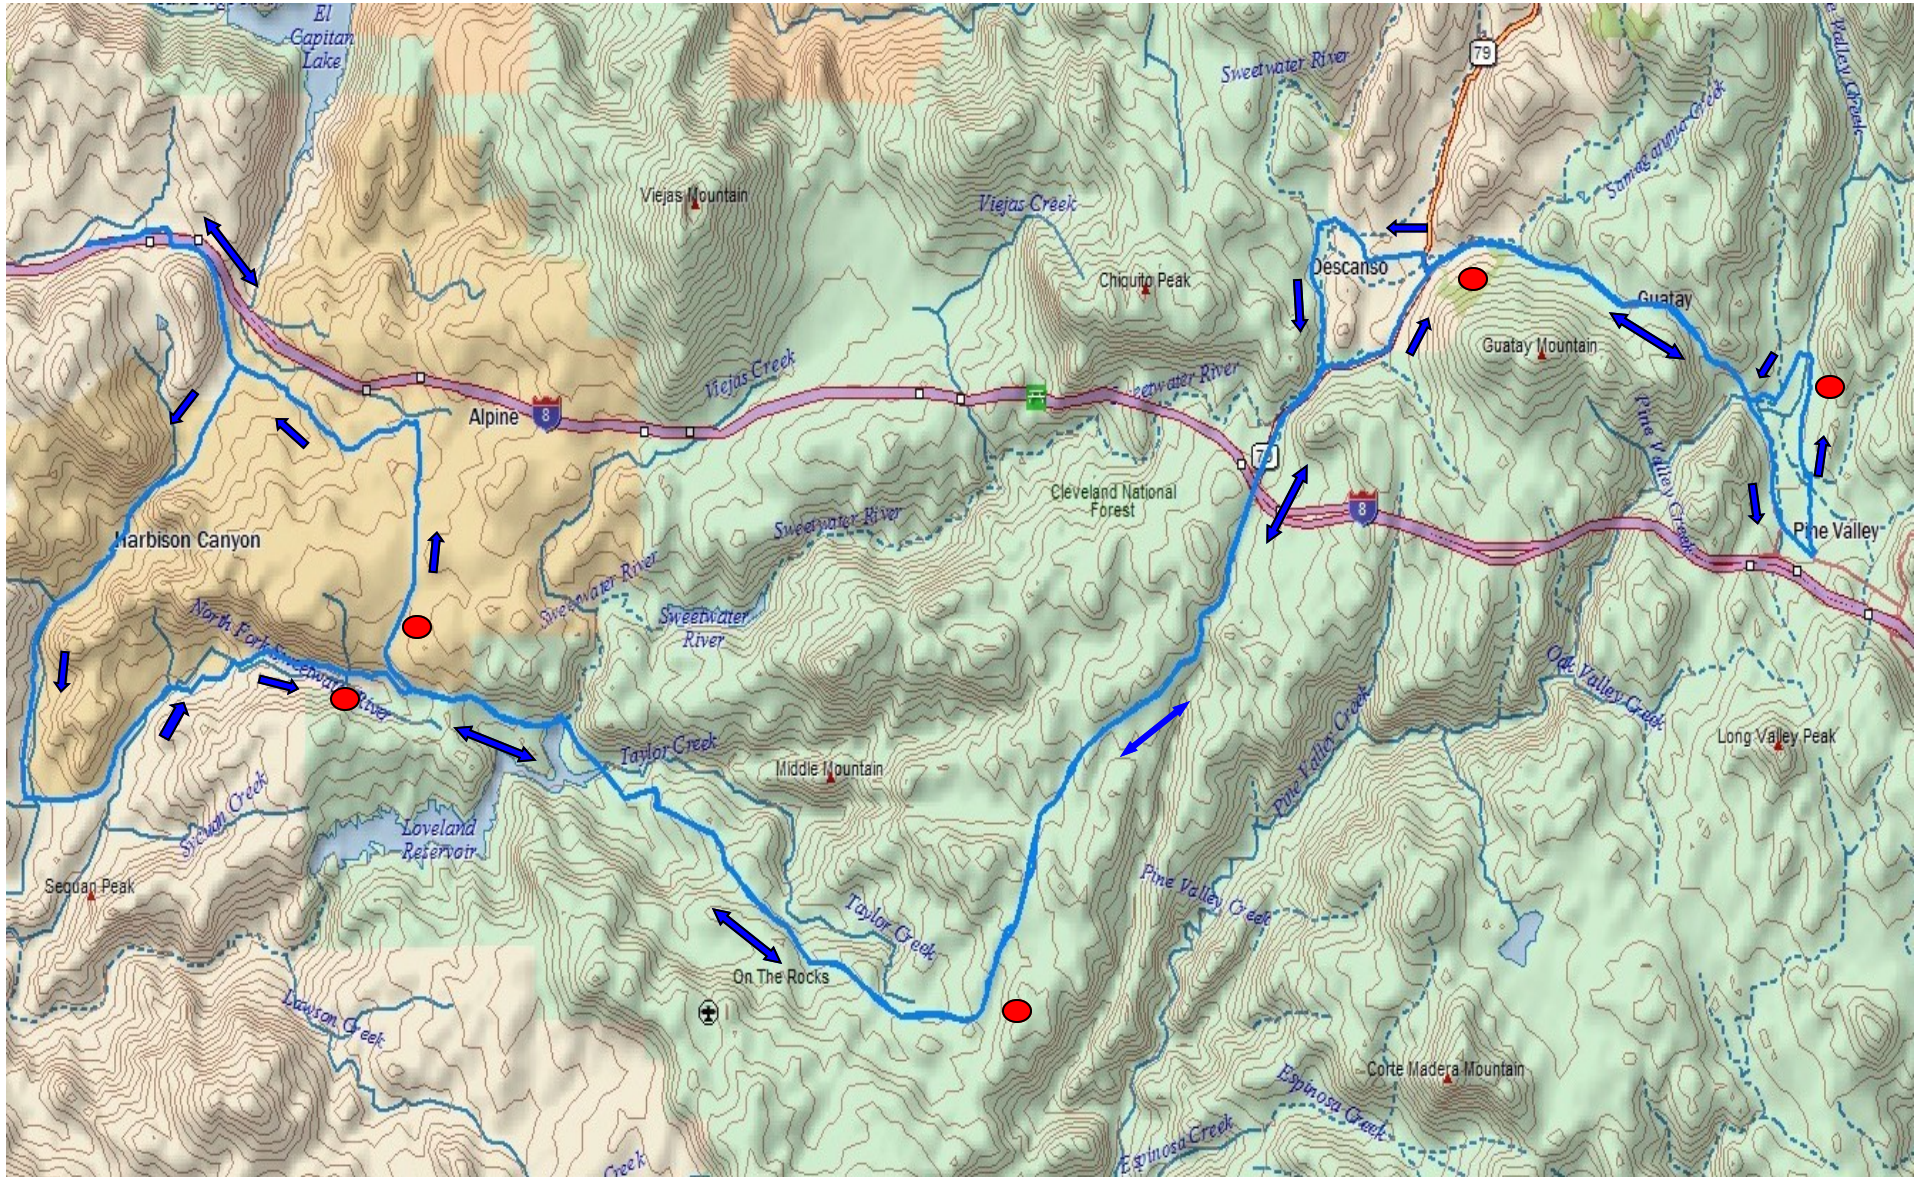

Alpine Challenge—62 Mile Pine Valley Ride

Proceeds benefit the Alpine Challenge Scholarship Fund

Alpine Challenge—62 Mile Pine Valley Ride

Miles	Cum	Directions	Miles	Cum	Directions
		Start at the Summers Past Farms—Left onto Old Hwy 80	0.6	34.5	Turn Left (West) onto Pine Creek Crossing
0.9	0.9	Turn Right (South) onto Dunbar Ln—go under freeway	0.1	34.6	Turn Left (South) onto Pine Creek Rd.
0.1	1.0	Turn Left (East) onto Alpine Blvd	0.9	35.5	Turn Right (West) onto Old Hwy 80
0.6	1.6	Turn Right (South) at Stop Sign onto Arnold Way	3.8	39.3	SAG Stop - Left Side; Just Before Hwy 79 Turn-off
0.8	2.4	Turn Right (South) onto Harbison Canyon Rd	0.1	39.4	Turn Right (North) onto Hwy 79
4.6	7.0	Turn Left (East) onto Dehesa Rd.	0.2	39.6	Turn Left (West) onto Viejas Blvd. (becomes Riverside Dr. going South)
4.6	11.6	SAG Stop - Top of Dehesa Rd.	2.6	42.2	Turn Right (South/West) onto Old Hwy 80
0.2	11.8	Turn Right (East) onto Japatul Rd.			Old Hwy 80 becomes Japatul Valley Rd. at I-8
7.1	18.9	Japatul Rd. becomes Japatul Valley Rd. at Lyons Valley Rd.	6.0	48.2	SAG Stop - Left Side; Just Before Lyons Valley Rd. junction
0.9	19.8	SAG Stop - Right Side; Just Past Lyons Valley Rd. junction	0.9	49.1	Japatul Valley Rd becomes Japatul Rd. at Lyons Valley Rd.
		Japatul Valley Rd. becomes Old Hwy 80 at I-8	7.1	56.2	Japatul Rd. becomes Tavern Rd. at Dehesa Rd. junction
7.6	27.4	SAG Stop - Right Side; Just Past Hwy 79 Turn-off			Continue on Tavern Rd. (West/then North)
5.3	32.7	Turn Left (North) onto Pine Blvd.	1.0	57.2	SAG Stop—Right Side; Just Before So. Grade Rd intersection
0.1	32.8	Slight Left (West/then North) to continue on Pine Blvd.	1.5	58.7	Turn Left (West) at Stop Light onto Arnold Way
		Slight Left as Pine Blvd. becomes Spruce Rd.	3.0	61.7	Turn Left (West) at Stop Sign onto Alpine Blvd
		Slight Right as Spruce Rd. becomes Valley View Trail	0.6	62.3	Turn Right (North) onto Dunbar Ln
1.1	33.9	SAG Stop – Right Side	0.1	62.4	Turn Left (West) onto Old Hwy 80
			0.9	63.3	Finish at Summers Past Farms