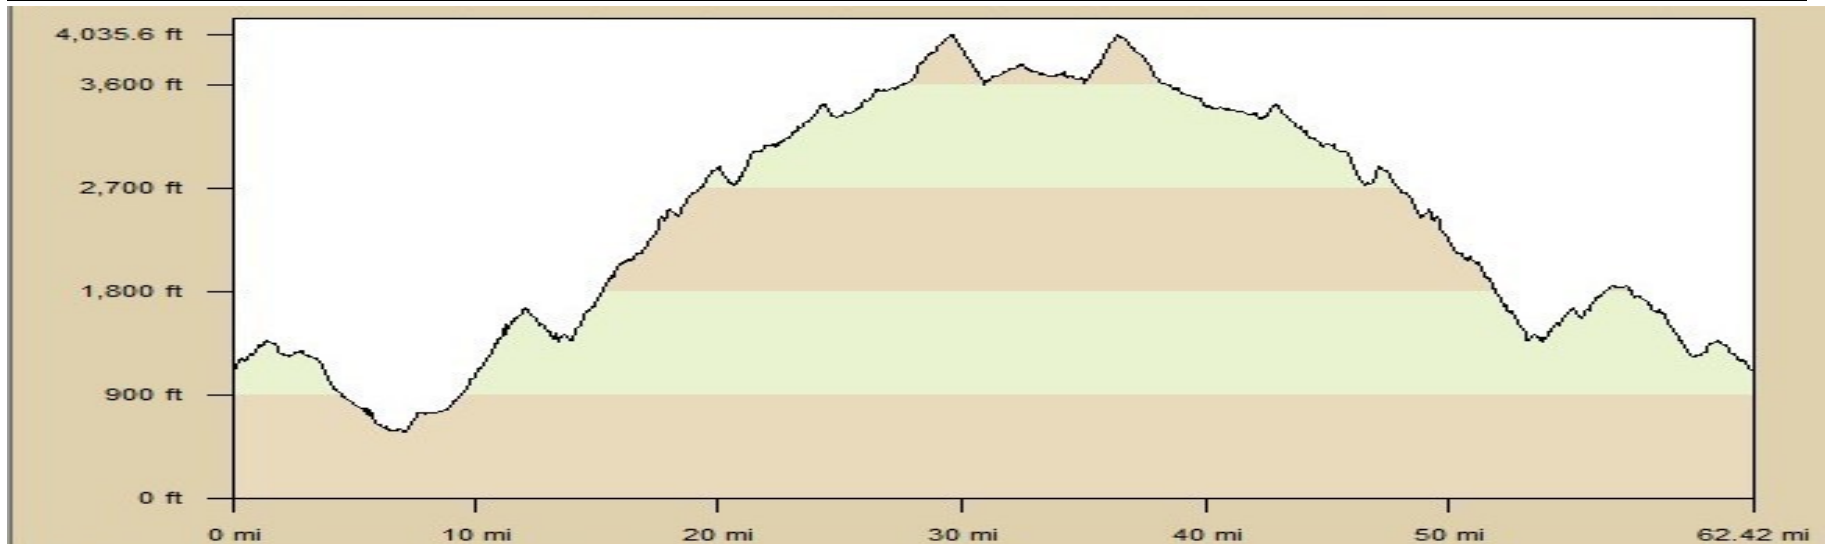

Alpine Challenge—62 Mile Pine Valley Ride

Proceeds benefit the Alpine Challenge Scholarship Fund

Alpine Challenge—62 Mile Pine Valley Ride

Miles	Cum	Directions	Miles	Cum	Directions
		Start at the Summers Past Farms—Left onto Old Hwy 80	0.6	34.5	Turn Left (West) onto Pine Creek Crossing
0.9	0.9	Turn Right (South) onto Dunbar Ln—go under freeway	0.1	34.6	Turn Left (South) onto Pine Creek Rd.
0.1	1.0	Turn Left (East) onto Alpine Blvd	0.9	35.5	Turn Right (West) onto Old Hwy 80
0.6	1.6	Turn Right (South) at Stop Sign onto Arnold Way	3.8	39.3	SAG Stop - Left Side; Just Before Hwy 79 Turn-off
0.8	2.4	Turn Right (South) onto Harbison Canyon Rd	0.1	39.4	Turn Right (North) onto Hwy 79
4.6	7.0	Turn Left (East) onto Dehesa Rd.	0.2	39.6	Turn Left (West) onto Viejas Blvd. (becomes Riverside Dr. going South)
4.6	11.6	SAG Stop - Top of Dehesa Rd.	2.6	42.2	Turn Right (South/West) onto Old Hwy 80
0.2	11.8	Turn Right (East) onto Japatul Rd.			Old Hwy 80 becomes Japatul Valley Rd. at I-8
7.1	18.9	Japatul Rd. becomes Japatul Valley Rd. at Lyons Valley Rd.	6.0	48.2	SAG Stop - Left Side; Just Before Lyons Valley Rd. junction
0.9	19.8	SAG Stop - Right Side; Just Past Lyons Valley Rd. junction	0.9	49.1	Japatul Valley Rd becomes Japatul Rd. at Lyons Valley Rd.
		Japatul Valley Rd. becomes Old Hwy 80 at I-8	7.1	56.2	Japatul Rd. becomes Tavern Rd. at Dehesa Rd. junction
7.6	27.4	SAG Stop - Right Side; Just Past Hwy 79 Turn-off			Continue on Tavern Rd. (West/then North)
5.3	32.7	Turn Left (North) onto Pine Blvd.	1.0	57.2	SAG Stop—Right Side; Just Before So. Grade Rd intersection
0.1	32.8	Slight Left (West/then North) to continue on Pine Blvd.	1.5	58.7	Turn Left (West) at Stop Light onto Arnold Way
		Slight Left as Pine Blvd. becomes Spruce Rd.	3.0	61.7	Turn Left (West) at Stop Sign onto Alpine Blvd
		Slight Right as Spruce Rd. becomes Valley View Trail	0.6	62.3	Turn Right (North) onto Dunbar Ln
1.1	33.9	SAG Stop – Right Side	0.1	62.4	Turn Left (West) onto Old Hwy 80
			0.9	63.3	Finish at Summers Past Farms